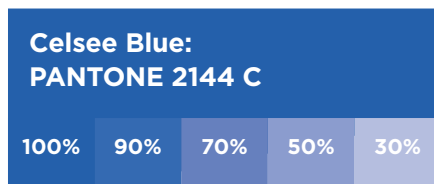

The Celsee Logo: Spot Color Breakdown Charts

It's important to note that the primary Celsee logo variants were designed with percentages of spot color (solid color) in both PANTONE® 2144 and PANTONE Cool Gray 10.

Celsee PMS Blue Logo

Celsee®

100% PANTONE 2144 C